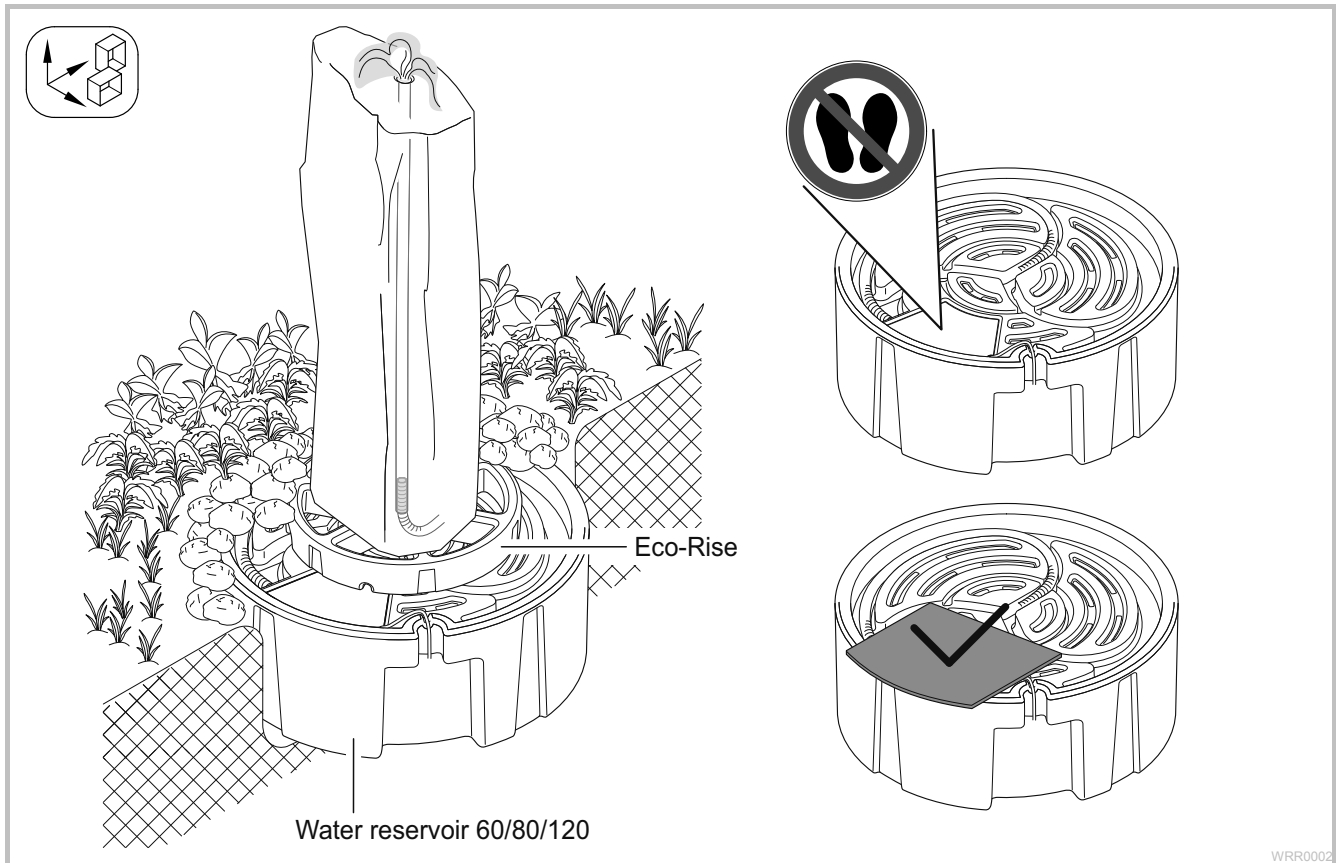

	Water Reservoir 60	Water Reservoir 80	Water Reservoir 120
V	75 l	120 l	255 l
	Aquarius Universal Classic 2000	Aquarius Universal Premium 12000	Aquarius Universal Premium 12000 AquaMax Eco Classic 17500

Water reservoir 60

Water reservoir 80

Water reservoir 120

WRR0003

WRR0008

Water reservoir	a
60	max. 1 × Ø 19 mm
80	max. 1 × Ø 25 mm
120	max. 1 × Ø 38 mm

WRR0006

WRR0010