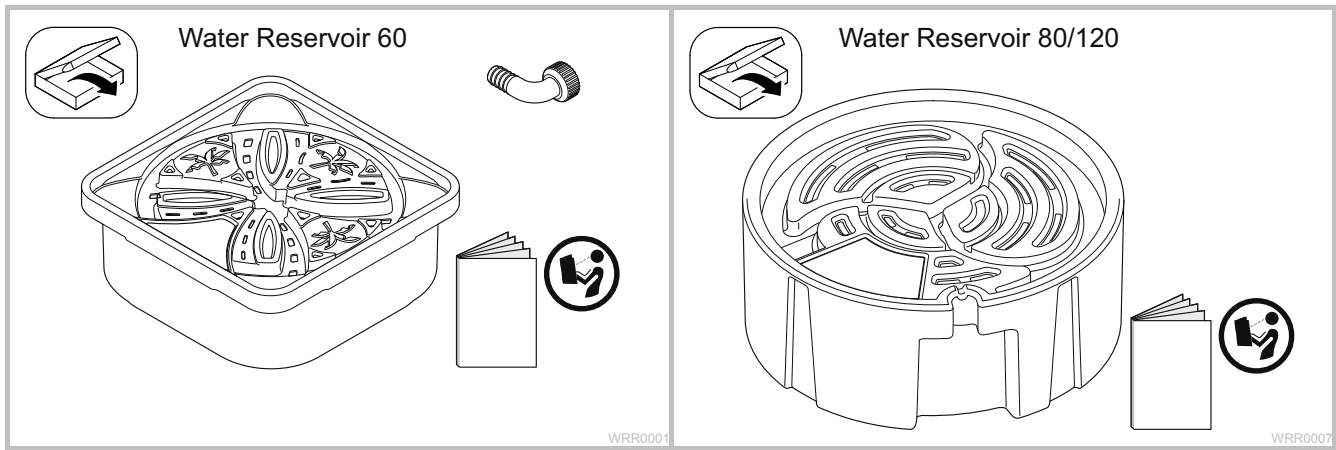

	Water Reservoir 60	Water Reservoir 80	Water Reservoir 120
V	75 l	120 l	255 l
	Aquarius Universal Classic 2000	Aquarius Universal Premium 12000	Aquarius Universal Premium 12000 AquaMax Eco Classic 17500

Water reservoir 60

Water reservoir 80

Water reservoir 120

WRR0003

WRR0008

Water reservoir	a
60	max. 1 × Ø 19 mm
80	max. 1 × Ø 25 mm
120	max. 1 × Ø 38 mm

WRR0006

WRR0010