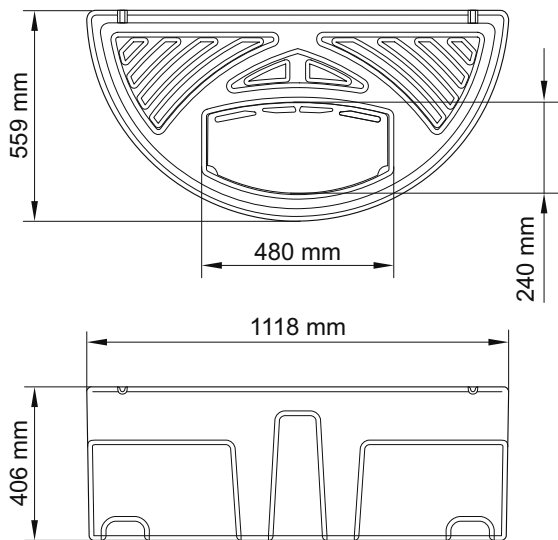

	Water Reservoir Wall 60	Water Reservoir Wall 90
V	125 l	160 l
	Aquarius Universal Premium 6000 AquaMax Eco Classic 17500	Aquarius Universal Premium 6000 AquaMax Eco Classic 17500

Water Reservoir Wall 60

max. 150 kg

Water Reservoir Wall 90

max. 150 kg

WRR009

WRR0011