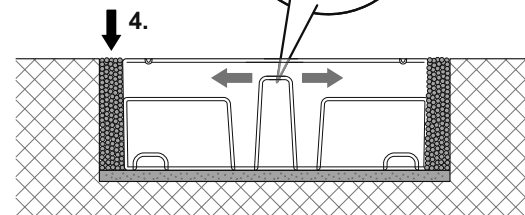

max. 150 kg

Water Reservoir Wall 90

max. 150 kg

WRR009

WRR0011