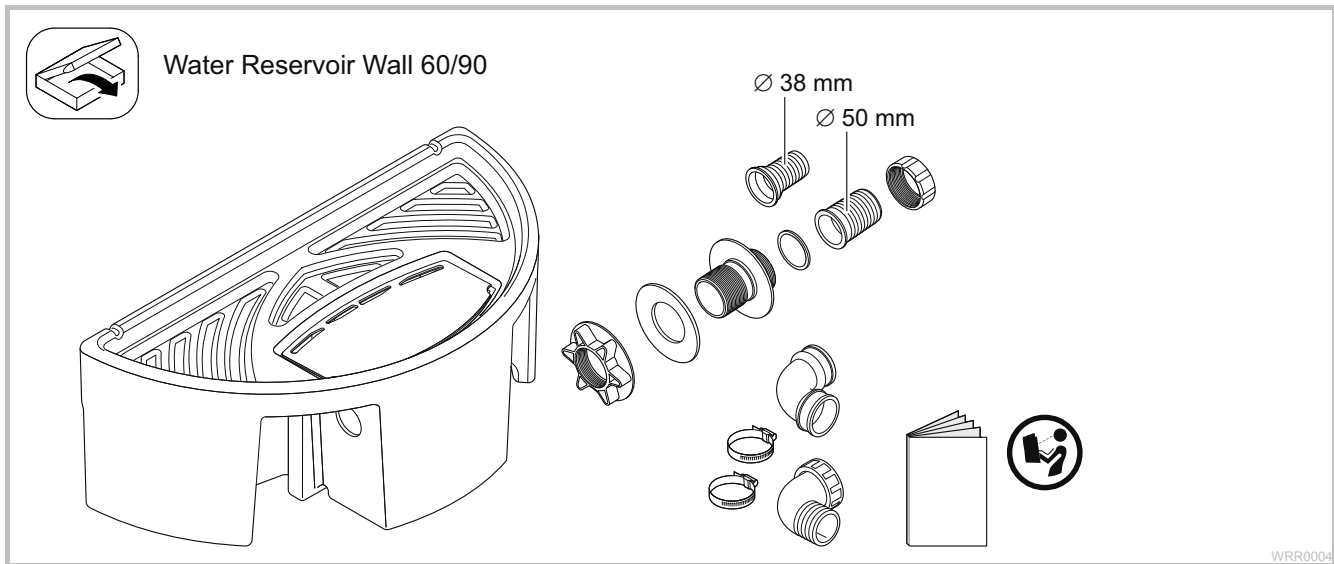

	Water Reservoir Wall 60	Water Reservoir Wall 90
V	125 l	160 l
	Aquarius Universal Premium 6000 AquaMax Eco Classic 17500	Aquarius Universal Premium 6000 AquaMax Eco Classic 17500

Water Reservoir Wall 60

max. 150 kg

Water Reservoir Wall 90

max. 150 kg

WRR009

WRR0011