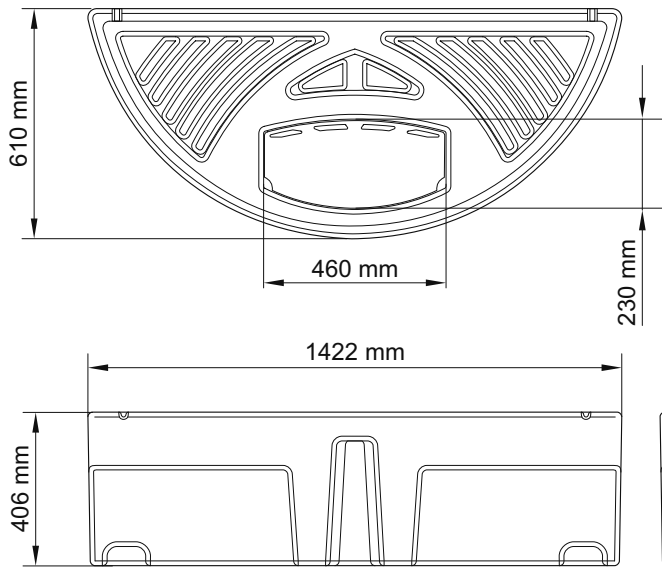

	Water Reservoir Wall 60	Water Reservoir Wall 90
V	125 l	160 l
	Aquarius Universal Premium 6000 AquaMax Eco Classic 17500	Aquarius Universal Premium 6000 AquaMax Eco Classic 17500

Water Reservoir Wall 60

max. 150 kg

Water Reservoir Wall 90

max. 150 kg

WRR009

WRR0011