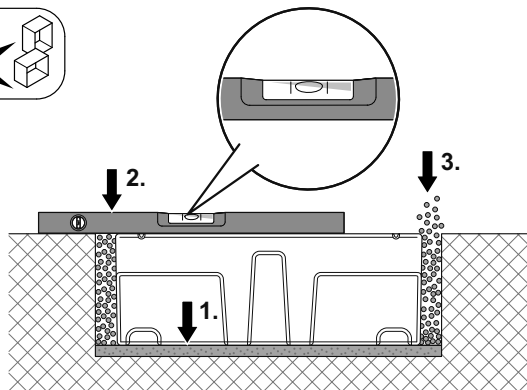

max. 150 kg

Water Reservoir Wall 90

max. 150 kg

WRR009

WRR0011